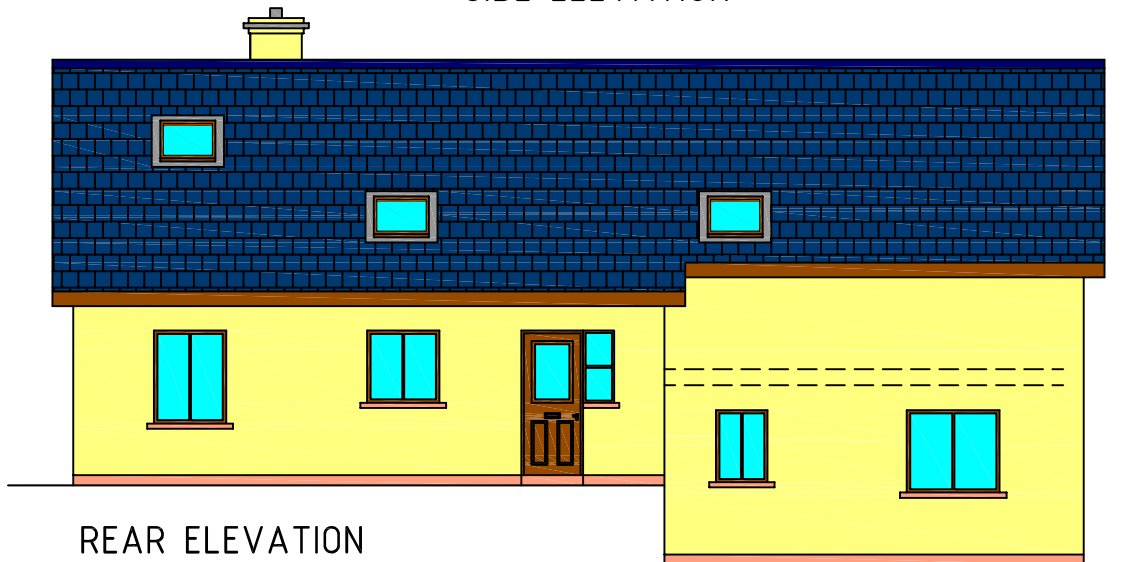

FRONT ELEVATION

SIDE ELEVATION

REAR ELEVATION

GREEN BUILD TIMBER FRAME

Rosehill,
Ballinacurra.
Midleton,
Co. Cork.

Tel. 021 4630659
E-mail: info@gbc.ie

BROCHURE DESIGN

Drawing Title: