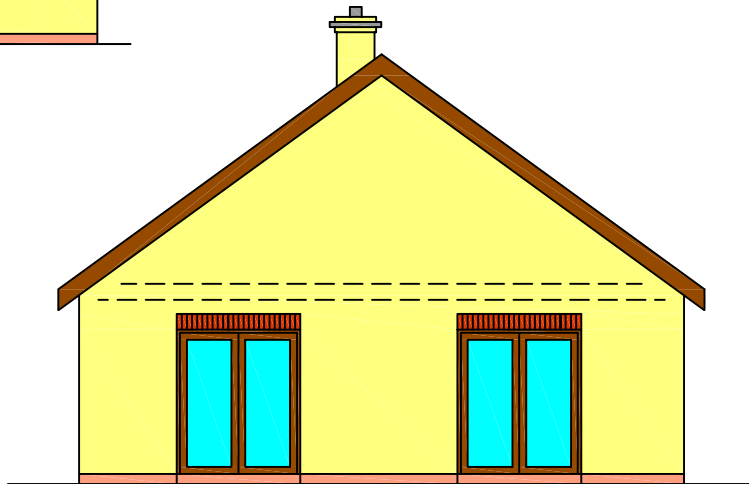

FRONT ELEVATION

SIDE ELEVATION

REAR ELEVATION

GREEN BUILD TIMBER FRAME

Rosehill,
Ballinacurra.
Midleton,
Co. Cork.

Tel. 021 4630659
E-mail: info@gbc.ie

BROCHURE DESIGN

Drawing Title: