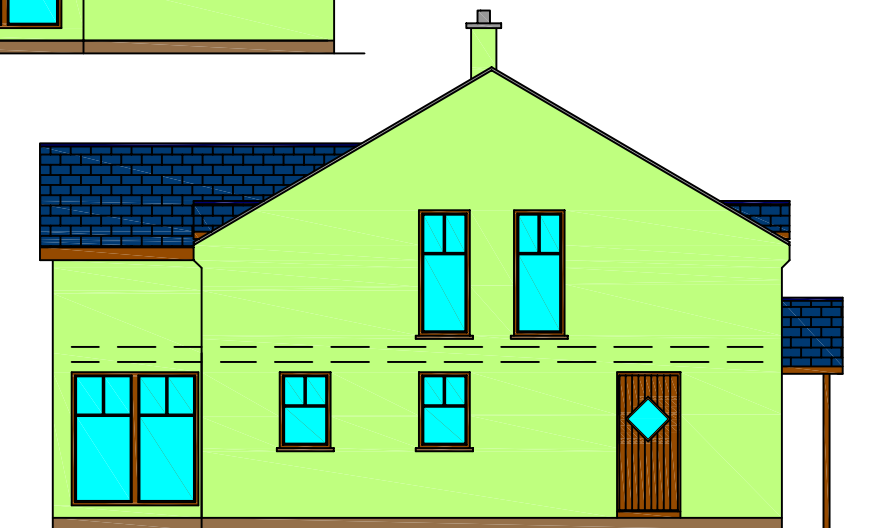

FRONT ELEVATION

REAR ELEVATION

SIDE ELEVATION

GREEN BUILD TIMBER FRAME

Rosehill,
Ballinacurra.
Midleton,
Co. Cork.

Tel. 021 4630659
E-mail: info@gbc.ie

BROCHURE DESIGN

Drawing Title: