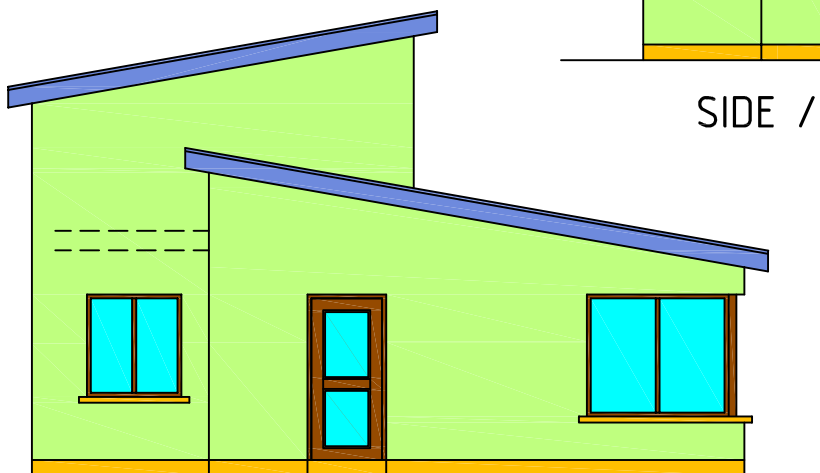

FRONT / SOUTH ELEVATION

SIDE / EAST ELEVATION

SIDE / WEST ELEVATION

GREEN BUILD TIMBER FRAME

Rosehill,  
Ballinacurra.  
Midleton,  
Co. Cork.

Tel. 021 4630659  
E-mail: info@gbc.ie

**BROCHURE DESIGN**

Drawing Title: