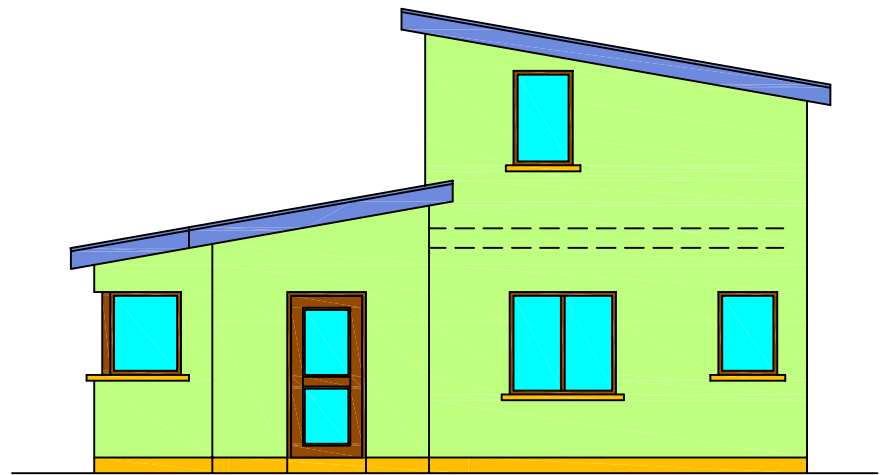

FRONT / SOUTH ELEVATION

SIDE / EAST ELEVATION

SIDE / WEST ELEVATION

GREEN BUILD TIMBER FRAME

Rosehill,  
Ballinacurra.  
Midleton,  
Co. Cork.

Tel. 021 4630659  
E-mail: info@gbc.ie

**BROCHURE DESIGN**

Drawing Title: