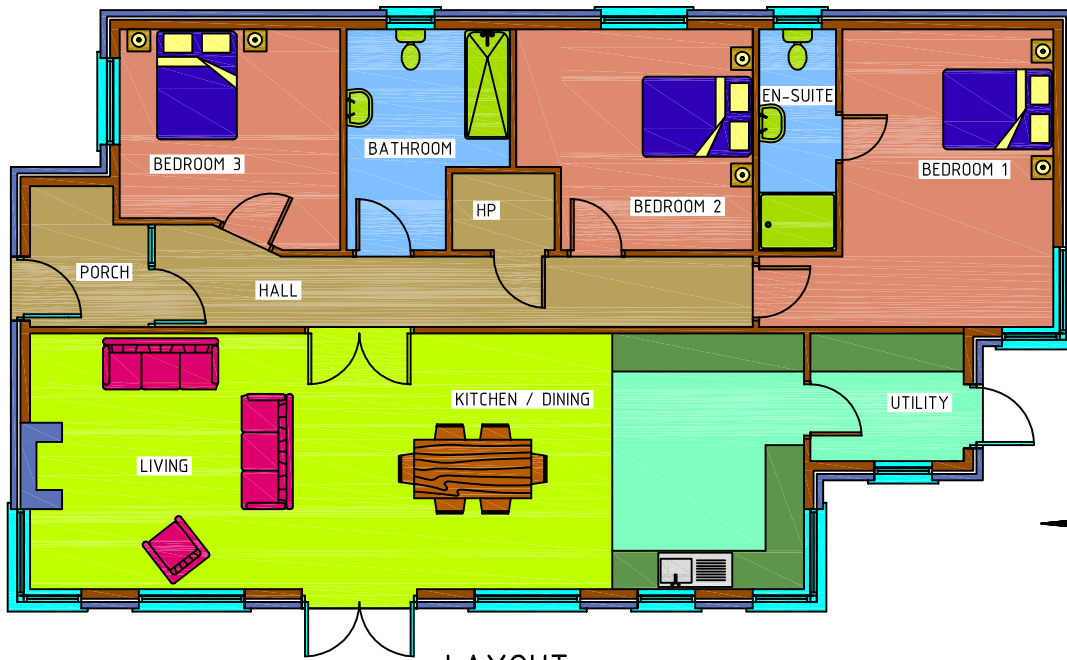

FRONT ELEVATION

SIDE ELEVATION

SIDE ELEVATION

LAYOUT

BUNGALOW 3

3 BEDROOM

OVERALL ALL FLOOR AREA = 125.6 sq/m

LENGTH OF FRONT ELEVATION = 16.6m

APPROX ROOM SIZES

KITCHEN/DINING/LIVING:	12.1 X 4.0
UTILITY:	2.4 X 2.0
BEDROOM 1:	3.3 X 4.6
BEDROOM 2:	3.0 X 3.4
BEDROOM 3:	3.4 X 3.0
EN/SUITE:	1.2 X 3.4
BATHROOM:	2.5 X 3.4

GREEN BUILD TIMBER FRAME

Rosehill,
Ballinacurra.
Midleton,
Co. Cork.